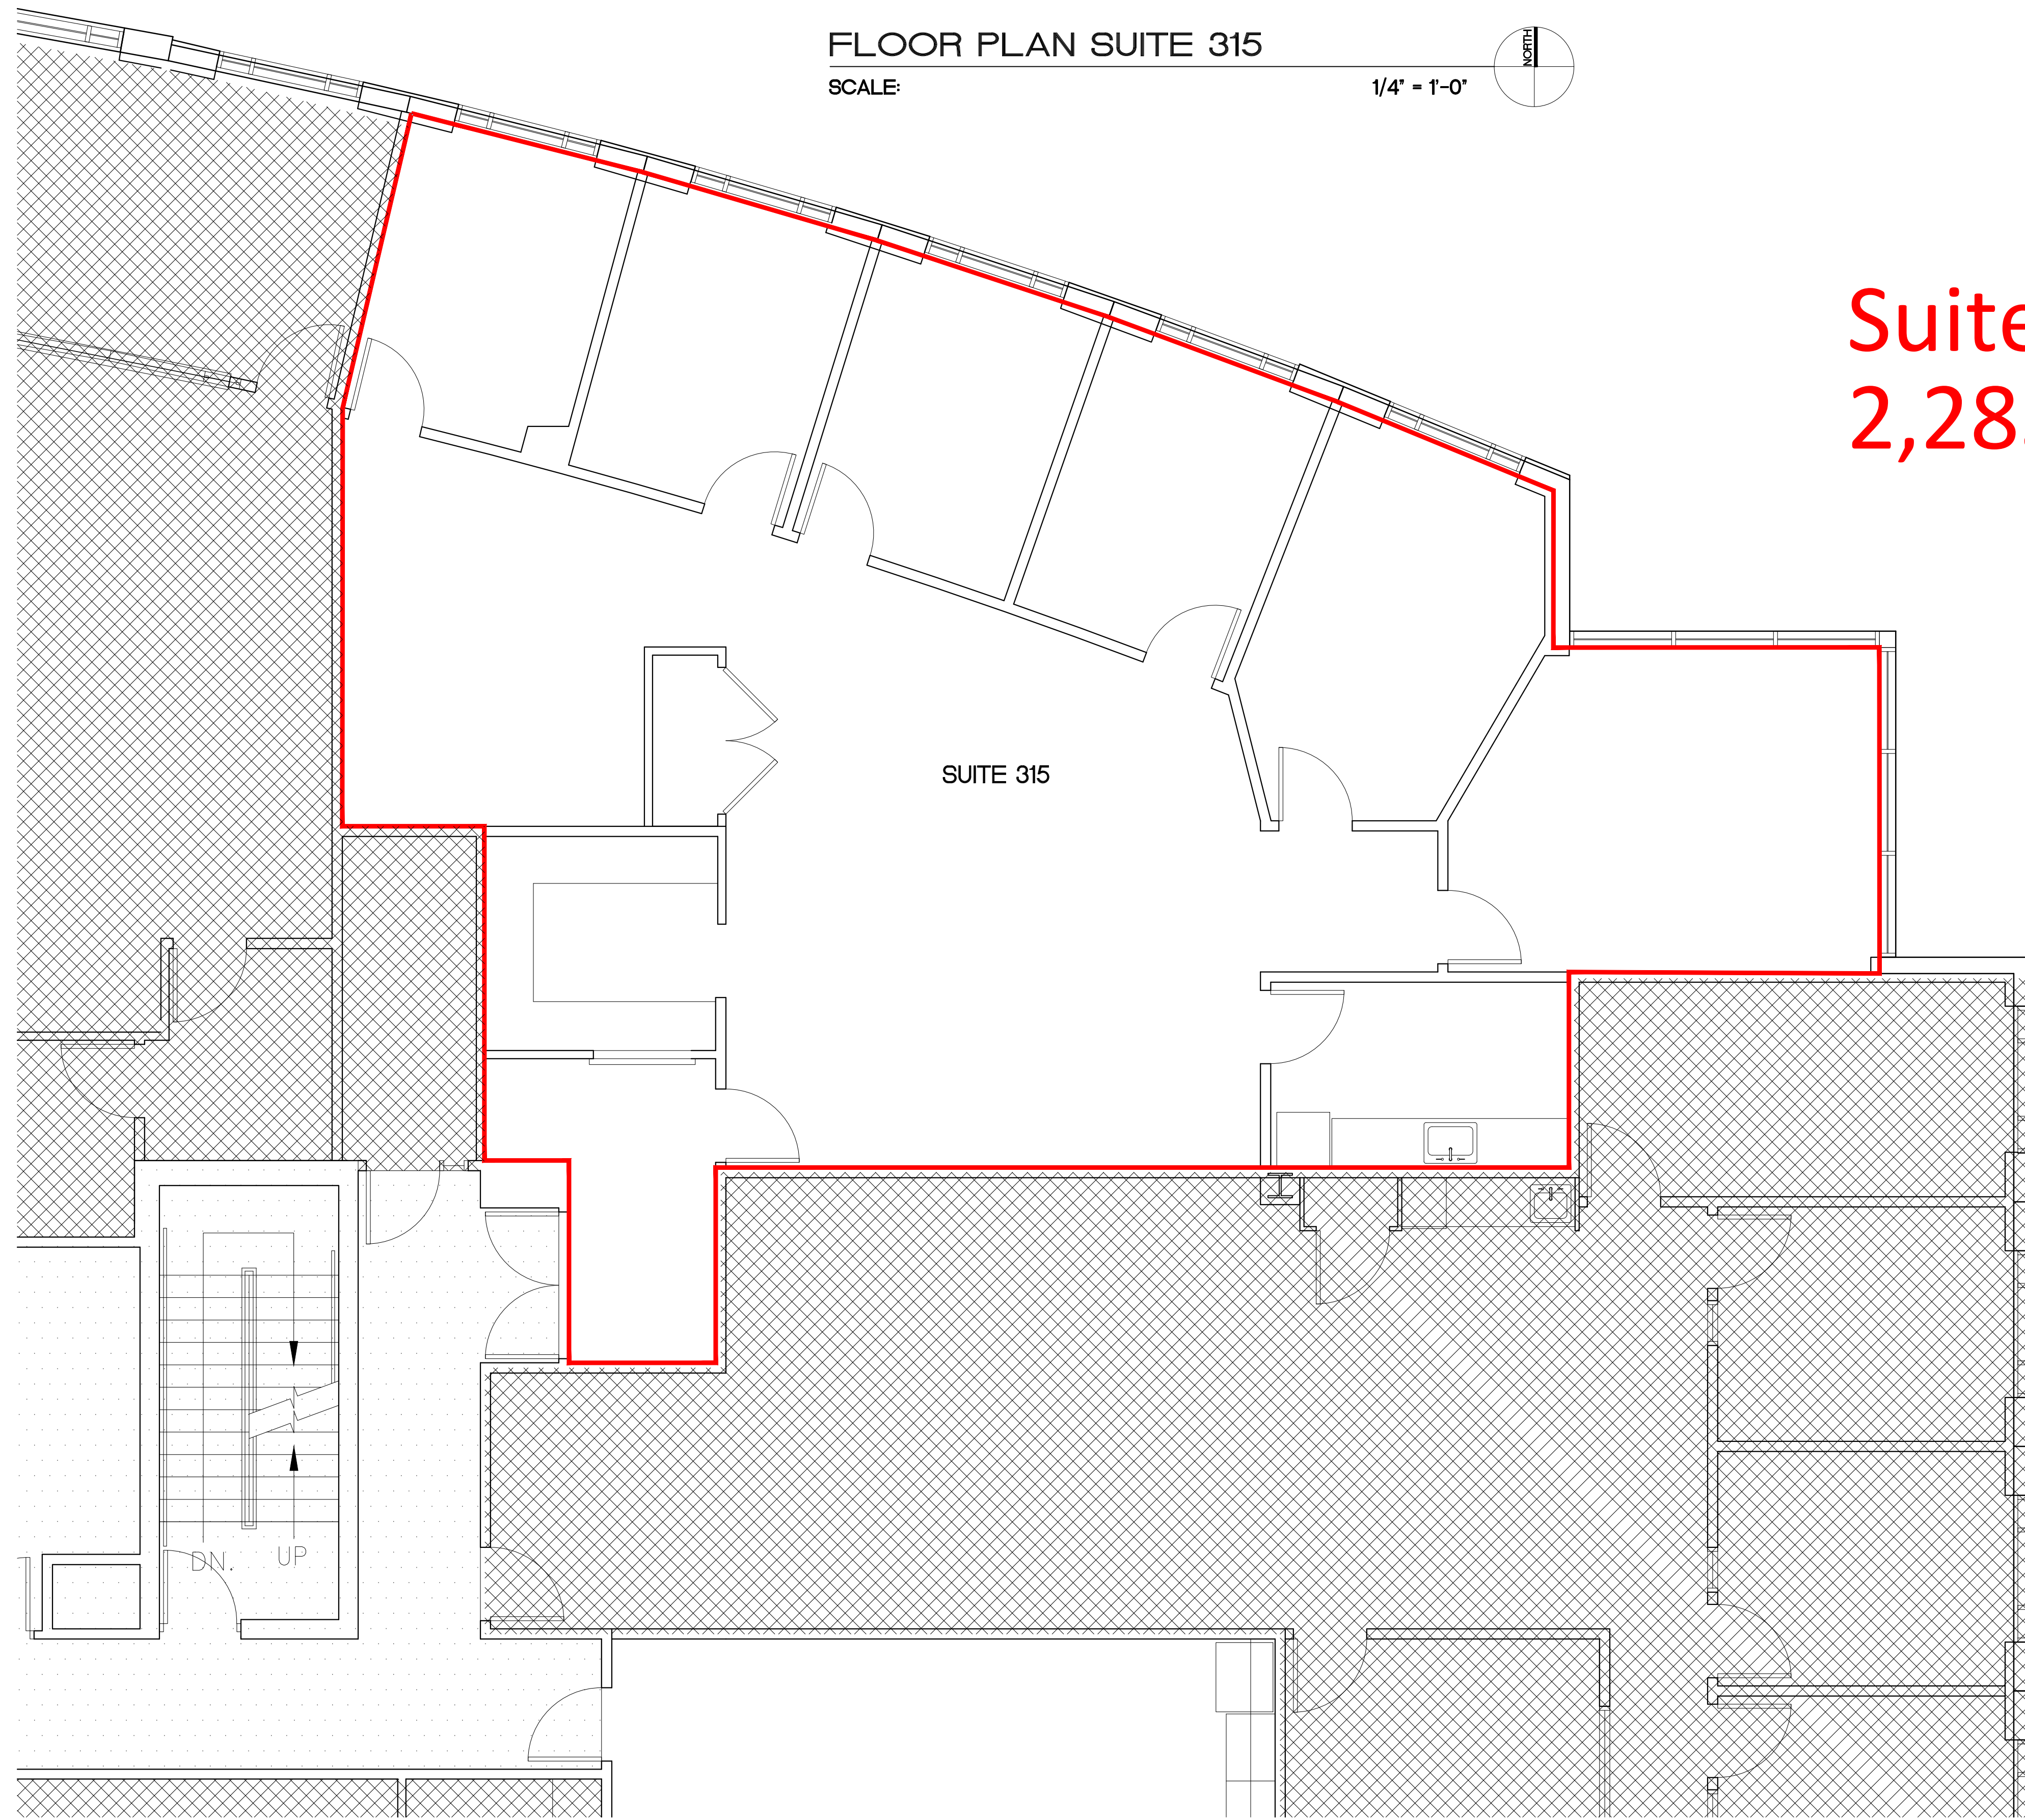

AREA LEGEND

FLOOR PLAN SUITE 315

SCALE:

1/4" = 1'-0"

Suite 315
2,283 RSF

Contact:
Thad Adams
Senior Vice President
The Allen Morris Company
305.476.2532
tadams@allenmorris.com