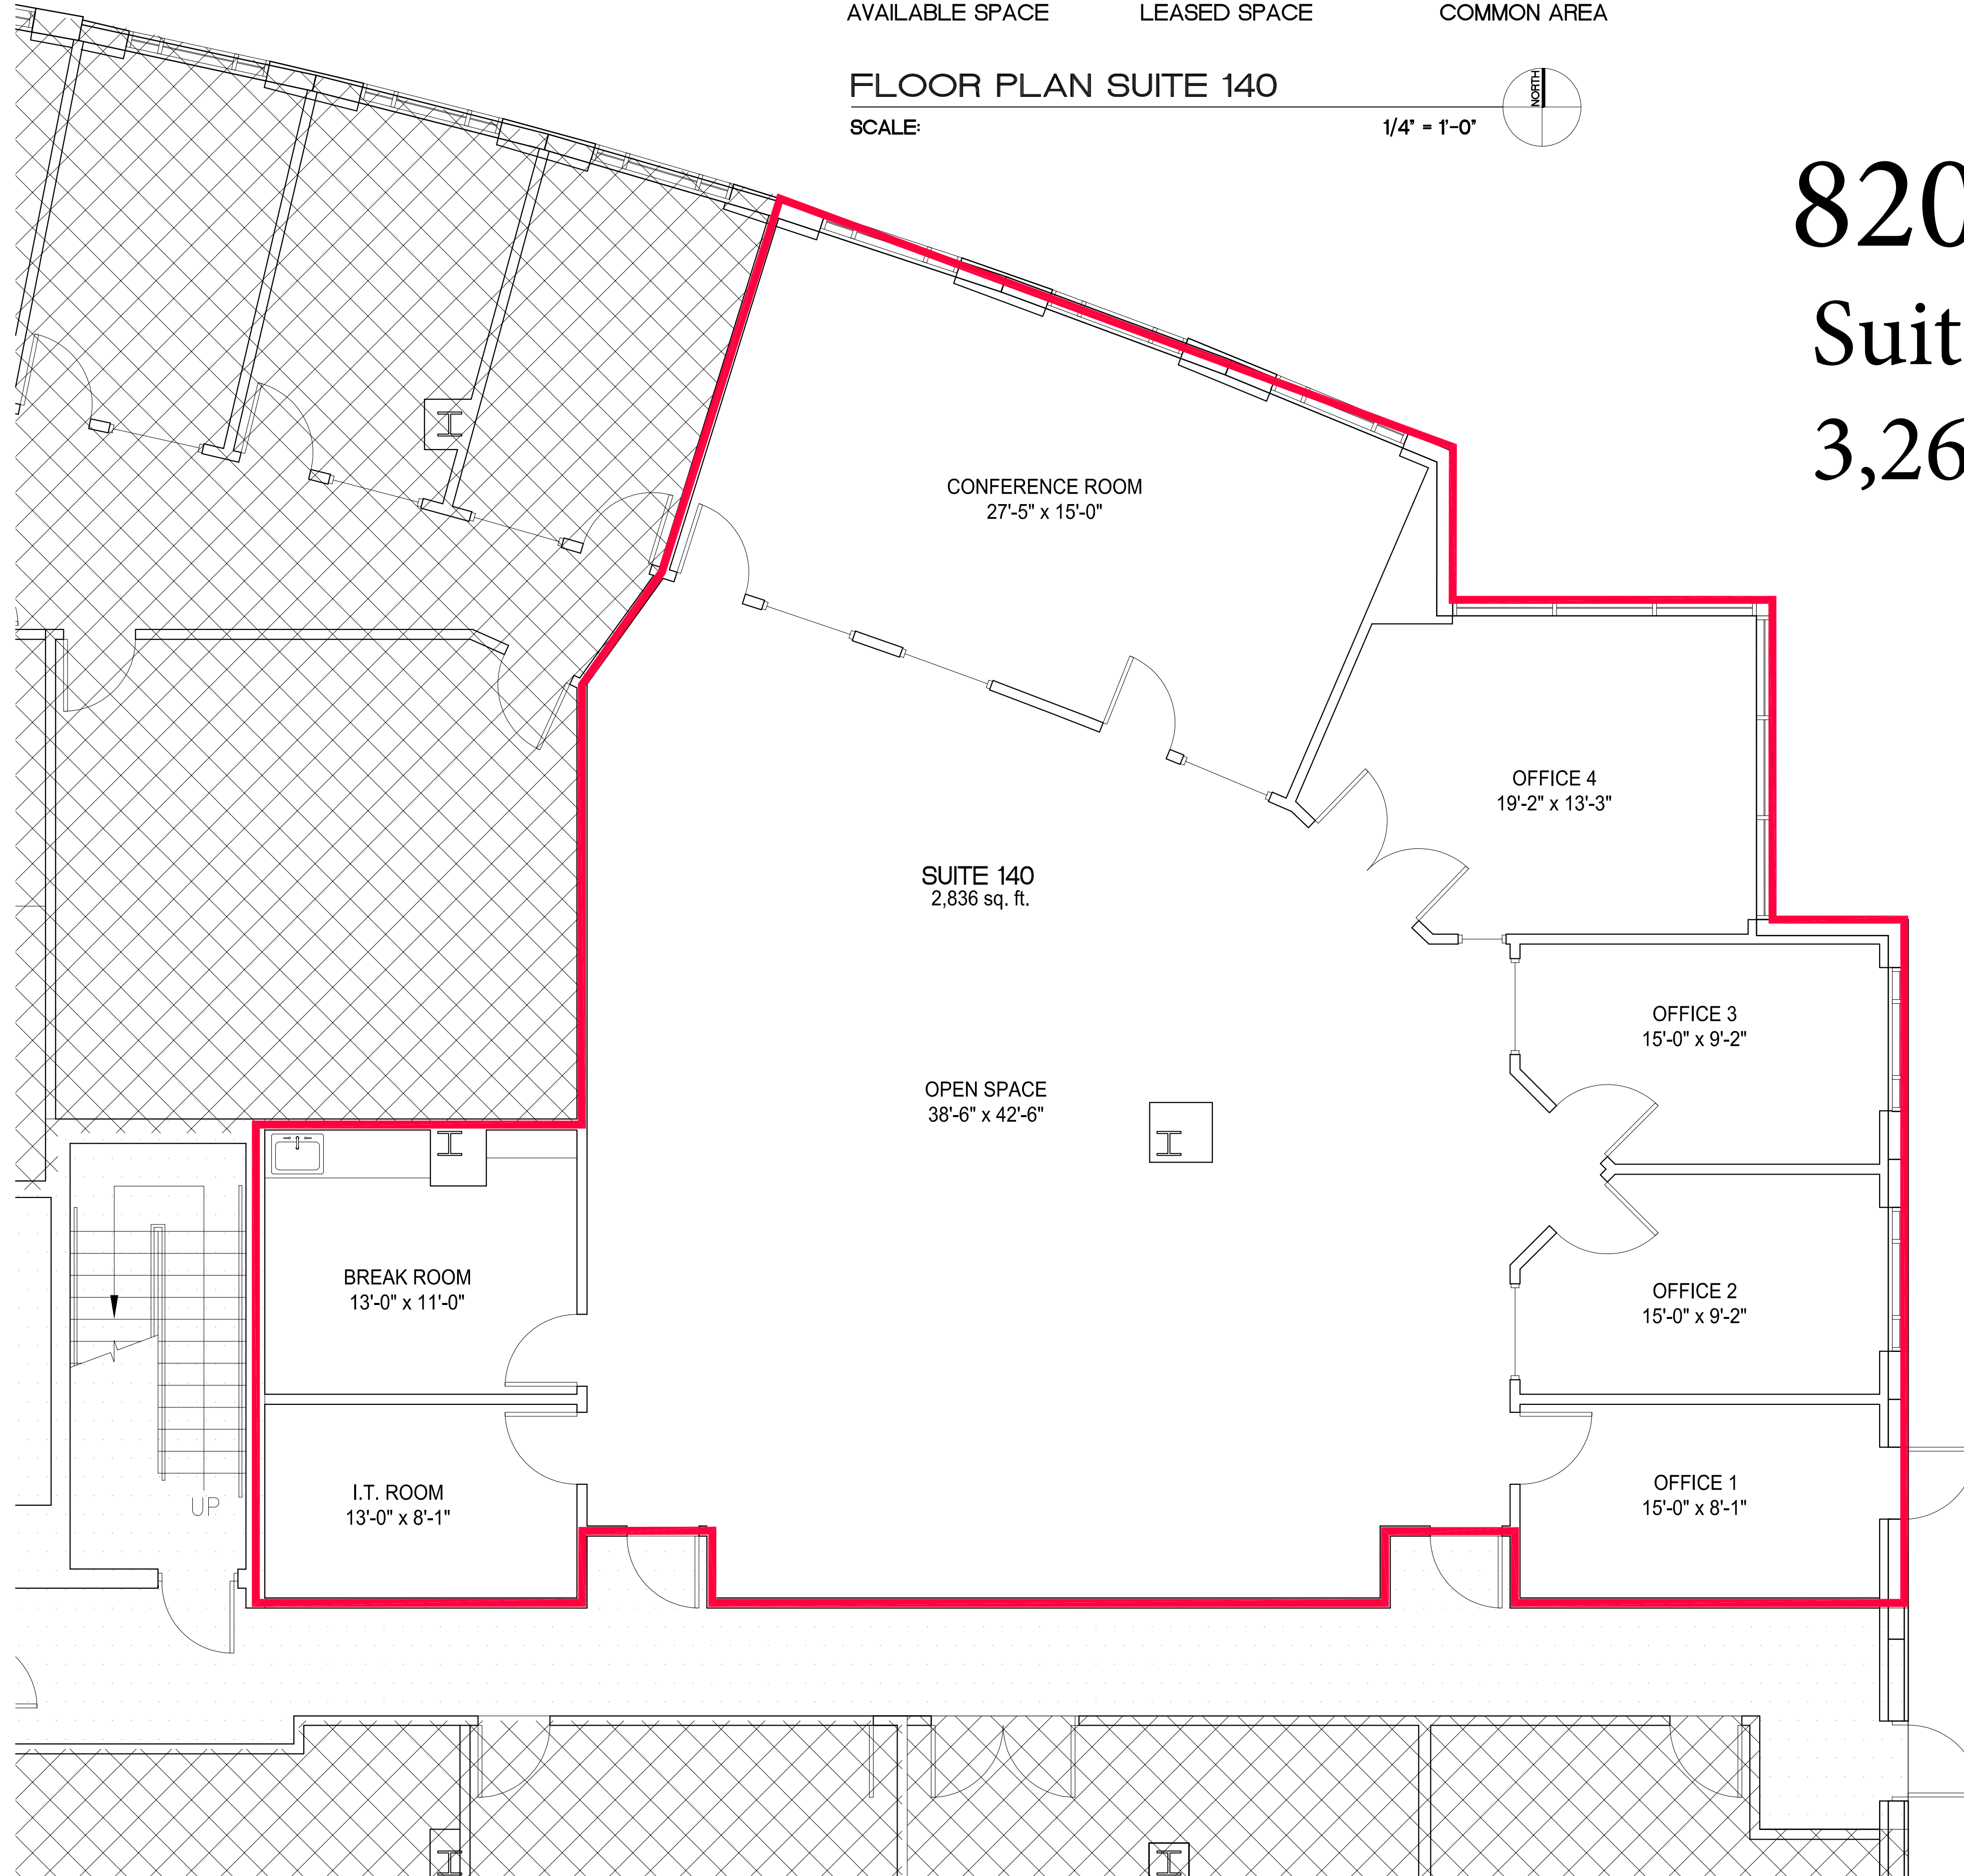

AREA LEGEND

FLOOR PLAN SUITE 140

SCALE: 1/4" = 1'-0"

8200 DORAL

Suite 140

3,261 RSF

For leasing information contact;

Natalia East
 natalia@allenmorris.com
 305.927.8330